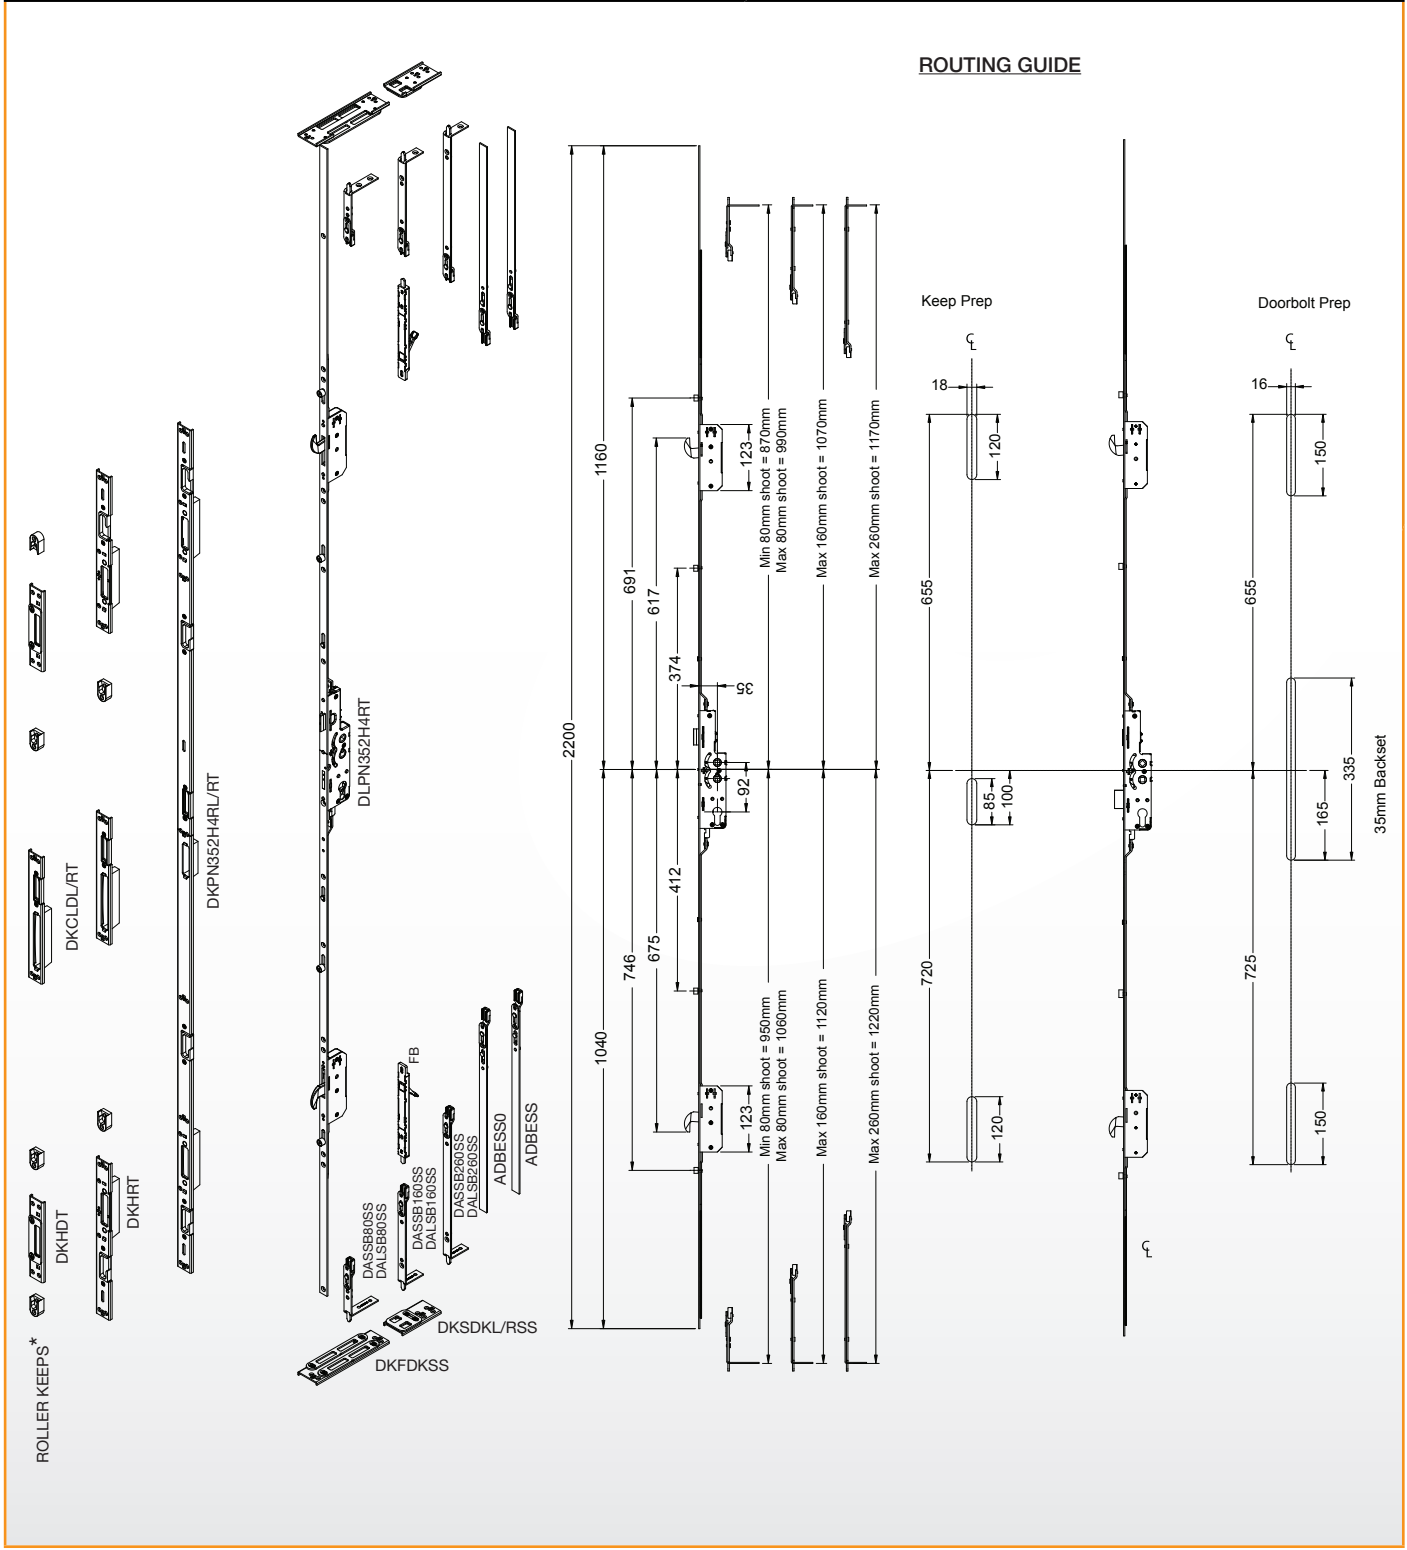

**Technical Information 技术信息**

**TRIVALENT 2 HOOK, 4 ROLLER DOOR BOLT - DIMENSIONS 冷扎钢 2锁钩, 4导向凸轮插销锁**

**ROUTING GUIDE**

PRODUCT OPTIONS 产品编号					
TYPE 型号	BACKSET 门边距	ROLLER CAMS 导向凸轮	DEAD BOLT 呆锁	HOOKS 锁钩	SHOOTBOLT (OPTIONAL) 插销(可选)
TRIVALENT 2 HOOK, 4 ROLLER	35	4	1	2	2

- NEW Trivalent silver finish
- Latch can be changed from the faceplate without removing unit from the profile
- Suitable for lever-lever and lever-pad applications
- 5ur roller cams for effortless sealing
- 三价铬银色镀锌
- 不用拆锁体可以直接更改锁舌方向
- 可以配直手柄和圆手柄
- 四导向轮，密封良好。

### 技术要求

10万次安全可靠测试

表面符合BSEN 1670 4级标准

## Doorbolt Material Specifications

**Faceplate and keep body:** Steel 1008

**Centre Latch, Deadbolt & Rollers:** Brass, nickel plated