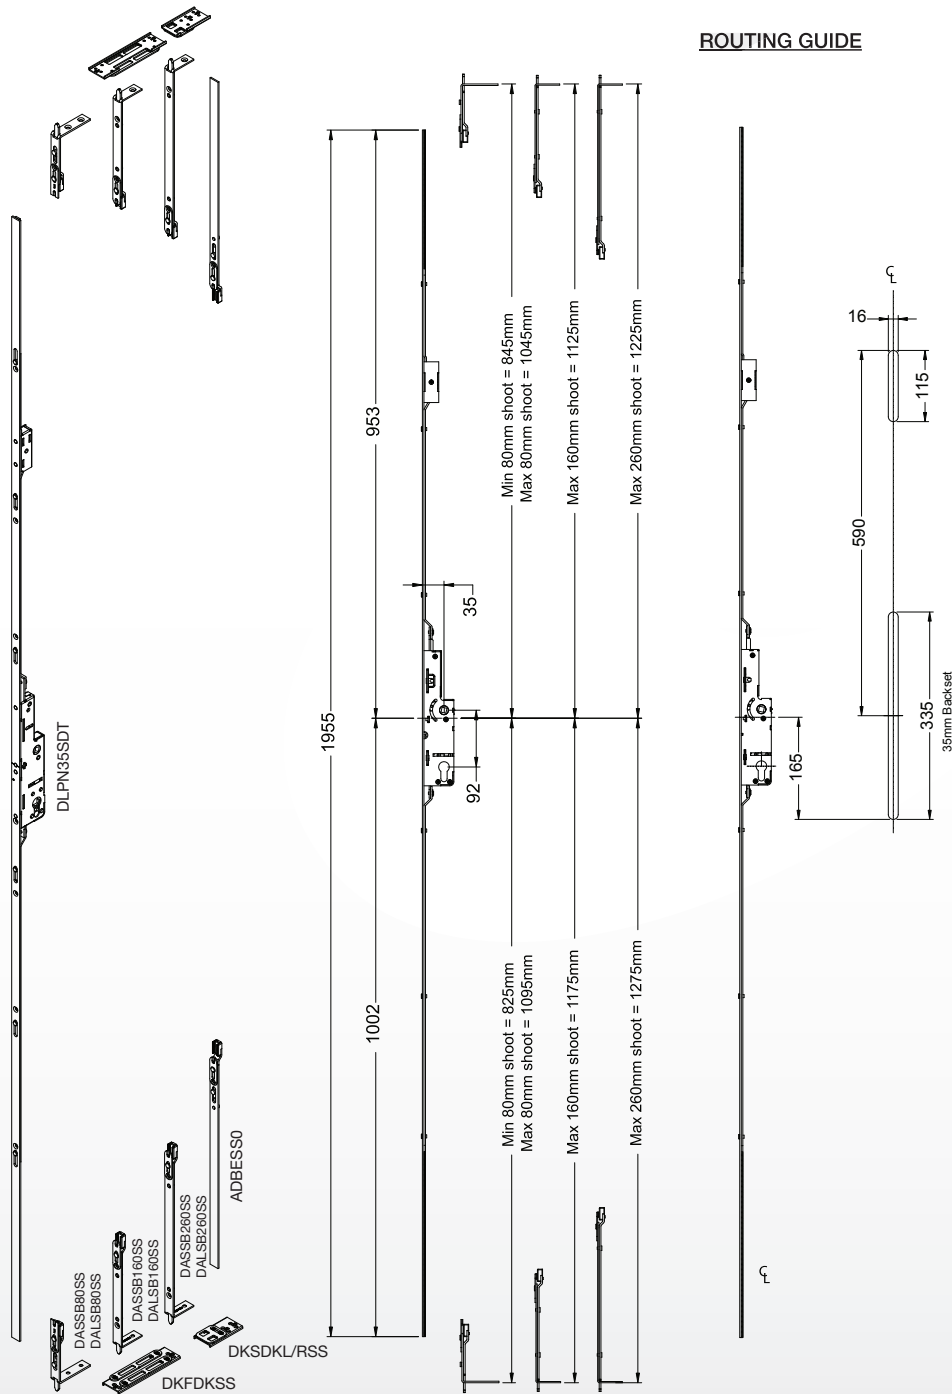

Technical Information

TRIVALENT - SLAVE LEAF DOOR BOLT - DIMENSIONS

自动门插销 - 电三价铬彩锌钝化

ROUTING GUIDE

The Slave leaf door lock is available with a comprehensive range of ancillary items to suit a both french door and single door applications. Please refer to pages 72-73 for more details.

PRODUCT OPTIONS

TYPE 型号	BACKSET 门边距	ROLLER CAMS 凸轮	DEAD BOLT 呆锁	HOOKS 锁钩	SHOOTBOLT 插销
SLAVE DOOR	35	0	0	0	2

- NEW Trivalent silver finish
- Suitable for lever-lever application only
- Shootbolt secured
- Mainly used for French door applications but can be used for a low security single door
- Non-handed
- 80, 160 & 260mm shootbolts available
- 35mm backset suits the majority of profiles

- 三价铬银色镀锌
- 只可以配直手柄/直手柄
- 门插销保护
- 不能反锁
- 主要适用于法式双扇落地玻璃门，也可用于安全性低的单扇门
- 可配80/160/260mm长插销
- 35mm门边距，可以适用很多门框

Technical Information

Assessment Data

Performance: Endurance tested to 100,000 operations

Corrosion resistance: Meets requirements of BS EN 1670 Grade 4

技术要求

10万次安全可靠测试
表面符合BSEN 1670 4级标准

Doorbolt Material Specifications

All Steel Components: Steel C1008, Trivalent silver finish

材料规格
铁配件：C1008，电三价铬彩锌钝化

PRODUCT CODES	
CODE	DESCRIPTION
DLPN35SDT	35MM BACKSET SLAVE DOOR LOCK
DKFDKSS	DOUBLE FRENCH DOOR KEEP
DKSDKLSS	SINGLE RESI DOOR KEEP (L. HAND)
DKSDKRSS	SINGLE RESI DOOR KEEP (R. HAND)
DASSB80SS	80MM SHORT THROW SHOOTBOLT S/STEEL
DALSB80SS	80MM LONG THROW SHOOTBOLT S/STEEL
DASSB160SS	160MM SHORT THROW SHOOTBOLT S/STEEL
DALSB160SS	160MM LONG THROW SHOOTBOLT S/STEEL
DASSB260SS	260MM SHORT THROW SHOOTBOLT S/STEEL
DALSB260SS	260MM LONG THROW SHOOTBOLT S/STEEL
ADBESS0	DOOR BOLT EXTENSION NO CAM